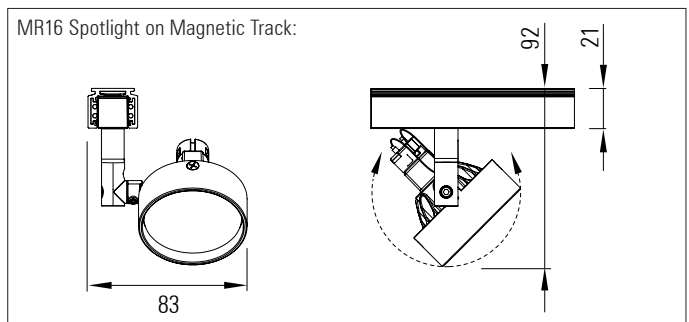

MR16 Snap LED Spotlight

Interior LED Spotlight - Up to 9 Watts

Up to 700 Lumens per spotlight

MR16 Snap Spotlight IP20

Interior LED spotlight optimised to integrate with Soraa Snap MR16 LED lamps

Product description:

Satin black, satin white or any RAL colour finish

Product Code	IP	LED Type	Watts per spotlight	Colour Temp. (K)	CRI	Optics	Mounting type	Snap-on accessories	Finish
MICRO TRACK MR 16 SNAP	20	Soraa Vivid MR16 range	7.5 W 9 W	27=2,700k 30=3,000k 40=4,000k	95	10° 25° 36°	Micro Track Magnetic Track Surface mount base	Honeycomb Beam spreaders: 17°, 25°, 36°, 60°, elliptical beam Flat Top CCT SHIFTER: 1/4, 1/2, 3/4	Powder coat: Black White Any RAL colour