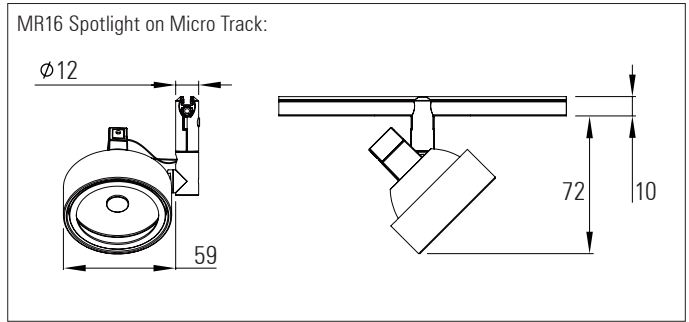

MR16 Snap LED Spotlight

Interior LED Spotlight - Up to 9 Watts

Up to 700 Lumens per spotlight

MR16 Snap Spotlight IP20

Interior LED spotlight optimised to integrate with Soraa Snap MR16 LED lamps

Product description:

Satin black, satin white or any RAL colour finish

Product Code	IP	LED Type	Watts per spotlight	Colour Temp. (K)	CRI	Optics	Mounting type	Snap-on accessories	Finish
MICRO TRACK MR 16 SNAP	20	Soraa Vivid MR16 range	7.5 W 9 W	27=2,700k 30=3,000k 40=4,000k	95	10° 25° 36°	Micro Track Magnetic Track Surface mount base	Honeycomb Beam spreaders: 17°, 25°, 36°, 60°, elliptical beam Flat Top CCT SHIFTER: 1/4, 1/2, 3/4	Powder coat: Black White Any RAL colour