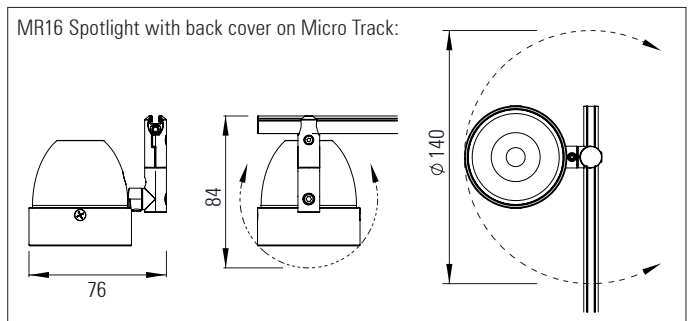

MR16 Snap LED Spotlight

Interior LED Spotlight - Up to 9 Watts

Up to 700 Lumens per spotlight

MR16 Snap Spotlight IP20

Interior LED spotlight optimised to integrate with Soraa Snap MR16 LED lamps

Product description:

Satin black, satin white or any RAL colour finish

Product Code	IP	LED Type	Watts per spotlight	Colour Temp. (K)	CRI	Optics	Mounting type	Snap-on accessories	Finish
MICRO TRACK MR 16 SNAP	20	Soraa Vivid MR16 range	7.5 W 9 W	27=2,700k 30=3,000k 40=4,000k	95	10° 25° 36°	Micro Track Magnetic Track Surface mount base	Honeycomb Beam spreaders: 17°, 25°, 36°, 60°, elliptical beam Flat Top CCT SHIFTER: 1/4, 1/2, 3/4	Powder coat: Black White Any RAL colour