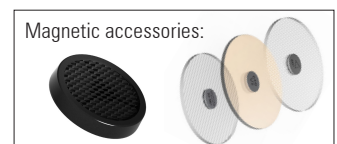

MR16 Snap LED Spotlight

Interior LED Spotlight - Up to 9 Watts

Up to 700 Lumens per spotlight

MR16 Snap Spotlight IP20

Interior LED spotlight optimised to integrate with Soraa Snap MR16 LED lamps

Product description:

Interior spotlight designed to be used in a wide variety of hospitality, gallery, museum, high-end retail and residential applications where the quality and control of light is of high importance

Soraa's MR16 is the only MR16 lamp available which incorporates both Soraa Natural White™ and Soraa Vivid Color™ technologies, providing the most accurate and rich rendering attainable. Now featuring V+B technology, this line of lamps produces 95+ CRI, 95+ R9, 95+ Rf and 100 Rg. Superior optics design also allows the flexibility of use with Soraa Snap accessories. Single source LED, with the high CBCP and crisp single shadow of a halogen lamp. Soraa HEALTHY™ lamps available, designed with 100% blue-free spectrum technology

Soraa Magnetic Snap accessories include beam shifting accessories, colour temperature shifting accessories and 40° honeycomb louvre

Spotlights are rotatable in two axes. The spotlight can be used with Radiant's Micro Track, which is one of the smallest section low voltage tracks available, or a low voltage magnetic track can be used, which allows easy installation and movement of the spotlights on-site. The magnetic track has separate track circuits for low voltage power and dimming ensuring excellent dimming control with all protocols

Satin black, satin white or any RAL colour finish

Product Code	IP	LED Type	Watts per spotlight	Colour Temp. (K)	CRI	Optics	Mounting type	Snap-on accessories	Finish
MICRO TRACK MR 16 SNAP	20	Soraa Vivid MR16 range	7.5 W 9 W	27=2,700k 30=3,000k 40=4,000k	95	10° 25° 36°	Micro Track Magnetic Track Surface mount base	Honeycomb Beam spreaders: 17°, 25°, 36°, 60°, elliptical beam Flat Top CCT SHIFTER: 1/4, 1/2, 3/4	Powder coat: Black White Any RAL colour