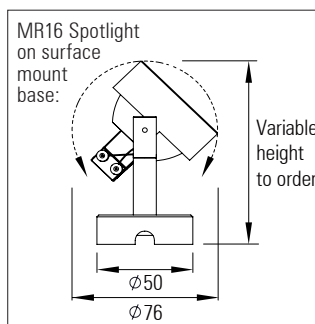

MR16 Snap LED Spotlight

Interior LED Spotlight - Up to 9 Watts

Up to 700 Lumens per spotlight

MR16 Snap Spotlight IP20

Interior LED spotlight optimised to integrate with Soraa Snap MR16 LED lamps

Product description:

Available in 7.5W and 9W power levels. Available in 2700K, 3000K, 4000K, in beam angles of 10°, 25° and 36°

Either remote driver, or remote power supply with integral DC to DC dimmable LV constant current driver housed in the track adapter or surface mount base. 0-10V, DMX or Dali Dimmable

Satin black, satin white or any RAL colour finish

Product Code	IP	LED Type	Watts per spotlight	Colour Temp. (K)	CRI	Optics	Mounting type	Snap-on accessories	Finish
MICRO TRACK MR 16 SNAP	20	Soraa Vivid MR16 range	7.5 W 9 W	27=2,700k 30=3,000k 40=4,000k	95	10° 25° 36°	Micro Track Magnetic Track Surface mount base	Honeycomb Beam spreaders: 17°, 25°, 36°, 60°, elliptical beam Flat Top CCT SHIFTER: 1/4, 1/2, 3/4	Powder coat: Black White Any RAL colour